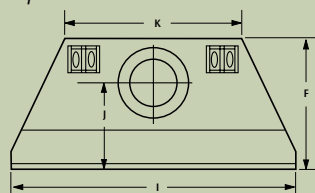

Top View

	RD/HC-36	RD/HC-42
A	44-1/4"	46-5/16"
B	36-5/16"	38-7/16"
C	20-3/16"	22-5/16"
D	36"	41"
E	9"	8-3/8"
F	21-5/16"	23-1/2"
G	17-7/16"	17-5/16"
H	10-1/8"	10"
I	41-3/4"	46-3/4"
J	13-1/4"	15"
K	28-1/8"	31-9/16"

STANDARD FEATURES

Large 36" and extra-large 42" firebox openings offer remarkable viewing areas for enchanting fires

Uses Security Chimneys™ FTF8 8" chimney system for added convenience and easy installation

Durable powder-coat finish creates scratch-resistant surfaces and carefree handling

Hidden screen pockets retract when not in use for a clean and elegant look

Heavy-duty steel grate provides stability for uncomplicated fuel loading

Factory installed outside air mechanism provides easy access and improves performance

OPTIONAL ACCESSORIES

Bi-fold glass doors in black, brass and brushed stainless finishes (Twin-pane glass doors in brass only)

Standard or herringbone brick patterned liner

Brass or brushed stainless louver finishes (HC models only)

Blower kit (HC models only)