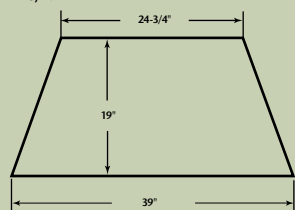

With openings of 36" and 42", the HC and RD Merit™ Series wood-burning fireplaces present outstanding hearth views and remarkable fire presentations. Featuring high-efficiency operation and durable components, these fireplaces are built to last. And the appearance of a custom masonry-built fireplace, featuring a clean and attractive design, is sure to add a touch of majesty to any home.

HC-36/42 & RD-36/42 DIMENSIONS

	RD/HC-36	RD/HC-42
A	44-1/4"	46-5/16"
B	36-5/16"	38-7/16"
C	20-3/16"	22-5/16"
D	36"	41"
E	9"	8-3/8"
F	21-5/16"	23-1/2"
G	17-7/16"	17-5/16"
H	10-1/8"	10"
I	41-3/4"	46-3/4"
J	13-1/4"	15"
K	28-1/8"	31-9/16"

STANDARD FEATURES

Large 36" and extra-large 42" firebox openings offer remarkable viewing areas for enchanting fires

Uses Security Chimneys™ FTF8 8" chimney system for added convenience and easy installation

Durable powder-coat finish creates scratch-resistant surfaces and carefree handling

Hidden screen pockets retract when not in use for a clean and elegant look

Heavy-duty steel grate provides stability for uncomplicated fuel loading

Factory installed outside air mechanism provides easy access and improves performance

OPTIONAL ACCESSORIES

Bi-fold glass doors in black, brass and brushed stainless finishes (Twin-pane glass doors in brass only)

Standard or herringbone brick patterned liner

Brass or brushed stainless louver finishes (HC models only)

Blower kit (HC models only)

INSIDE HEARTH DIMENSIONS

HC/RD-42

FRAMING DIMENSIONS

Model	Width	Height	Depth
HC-36	43"	44-1/2"	21-3/4"
HC-42	48"	46-1/2"	24"
RD-36	43"	44-1/2"	21-3/4"
RD-42	48"	46-1/2"	24"

On the cover: RD-42 shown with optional brass bi-fold glass doors and herringbone brick patterned liner.

HEARTH PRODUCTS
Innovation never felt so good.™