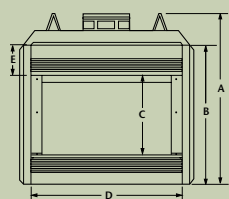

HC-36/42 & RD-36/42 DIMENSIONS

Front View