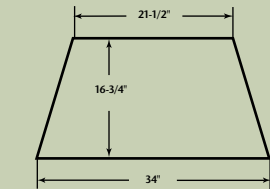

INSIDE HEARTH DIMENSIONS

HC/RD-36