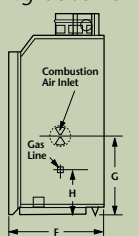

HC-36/42 & RD-36/42 DIMENSIONS

Right Side View